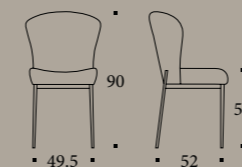

Gambe/Pieds/Legs verniciato rame gofrato M25
Seduta/Assise/Seat tessuto Bliss bianco TB02