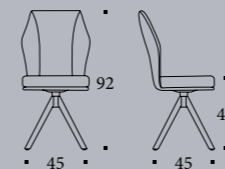

METALLO / MÉTAUX / METALS

M04	Vern. nero opaco
M11	Vern. grafite gofrato
M19	Vern. bronzo gofrato
M24	Vern. bianco gofrato
M25	Vern. rame gofrato
M27	Vern. menta gofrato
M32	Vern. sabbia gofrato
M51	Vern. oro gofrato