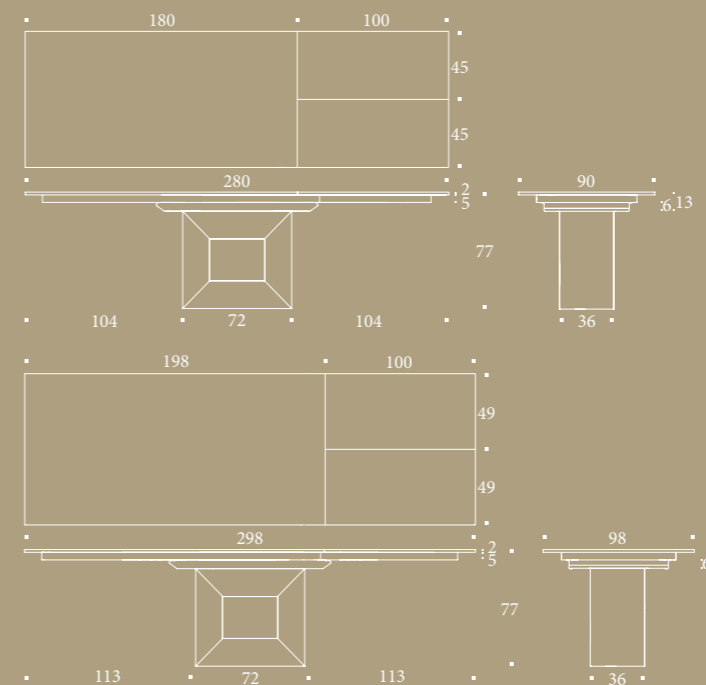

FINITURE BASE
FINITIONS PIÉTEMENT
BASE FINISHES

ALLUNGABILE
EXTENSIBLE / EXTENDABLE